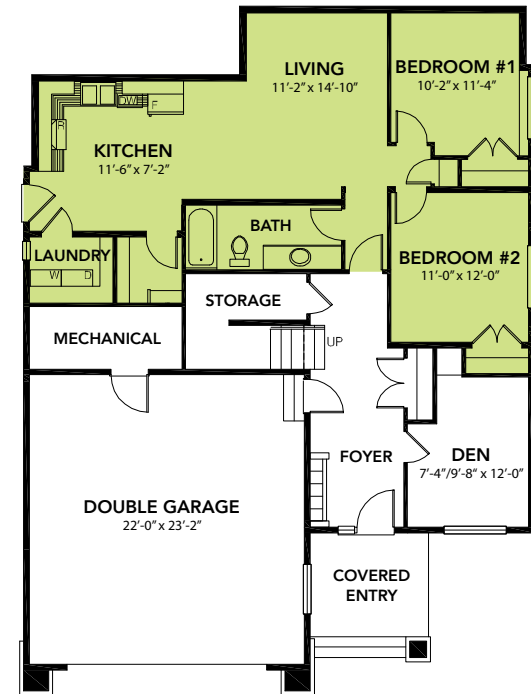

# THE AMBROSE

TYPE OWNERS HOME

SQUARE FOOTAGE 2183

BEDROOMS 3

BATHROOMS 2

TYPE INCOME SUITE

SQUARE FOOTAGE 920

BEDROOMS 2

BATHROOM 1

**LIVEATCARRINGTON.CA**

OWNER'S HOME 390 SQ FT

SECOND FLOOR 1793 SQ FT