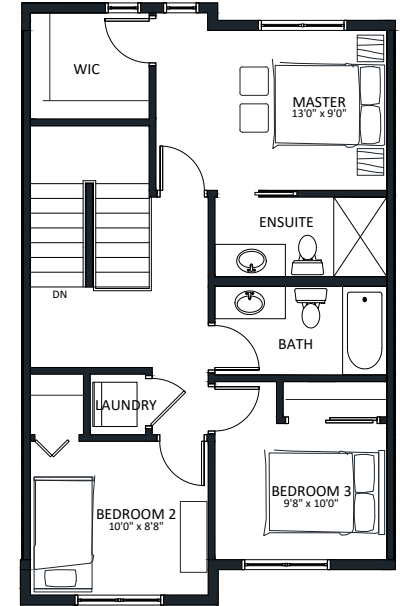

A1

3 BEDS

2.5 BATHS

1391 SQ. FT.

LEVEL 1 - 186 SQ. FT.

LEVEL 2 - 589 SQ. FT.

LEVEL 3 - 616 SQ. FT.

CARRINGTON
HOMES