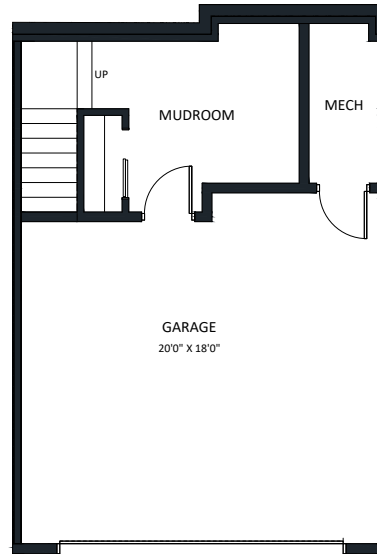

A1

3 BEDS

2.5 BATHS

1391 SQ. FT.

LEVEL 1 - 186 SQ. FT.

LEVEL 2 - 589 SQ. FT.

LEVEL 3 - 616 SQ. FT.

CARRINGTON
HOMES