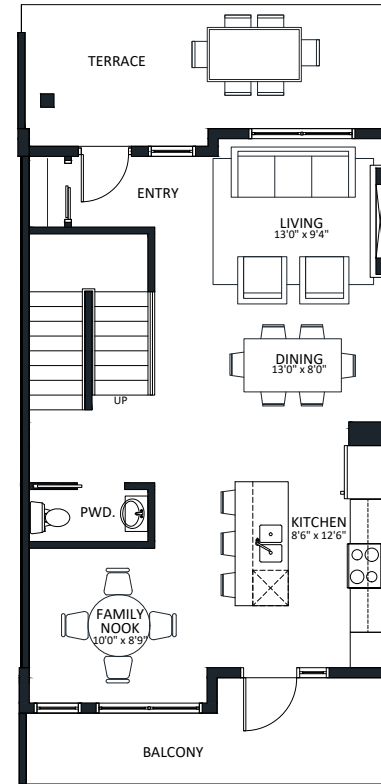

A1

3 BEDS

2.5 BATHS

1391 SQ. FT.

LEVEL 1 - 186 SQ. FT.

LEVEL 2 - 589 SQ. FT.

LEVEL 3 - 616 SQ. FT.

CARRINGTON
HOMES