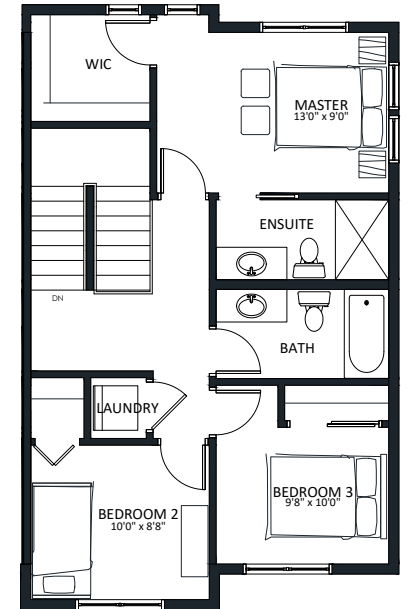

A2.1

3 BEDS

2.5 BATHS

1399 SQ. FT.

LEVEL 1 - 187 SQ. FT.

LEVEL 2 - 592 SQ. FT.

LEVEL 3 - 620 SQ. FT.

CARRINGTON
HOMES