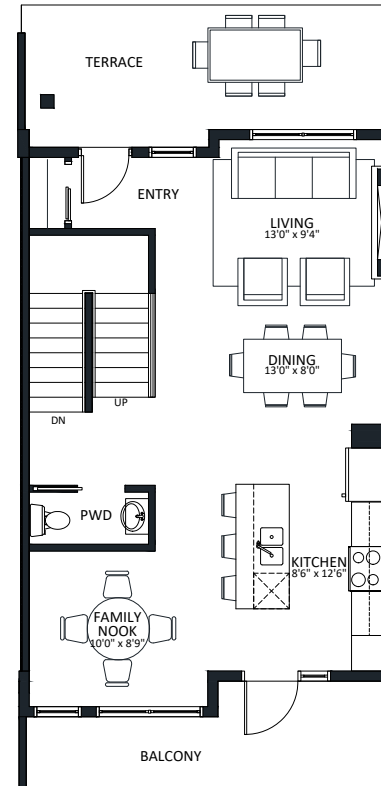

A2.1

3 BEDS

2.5 BATHS

1399 SQ. FT.

LEVEL 1 - 187 SQ. FT.

LEVEL 2 - 592 SQ. FT.

LEVEL 3 - 620 SQ. FT.

CARRINGTON
HOMES