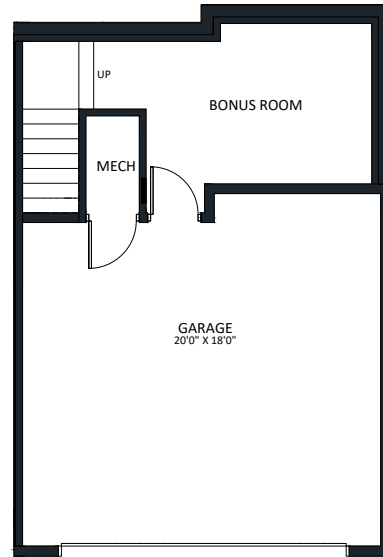

A2.1

3 BEDS

2.5 BATHS

1399 SQ. FT.

LEVEL 1 - 187 SQ. FT.

LEVEL 2 - 592 SQ. FT.

LEVEL 3 - 620 SQ. FT.

CARRINGTON
HOMES