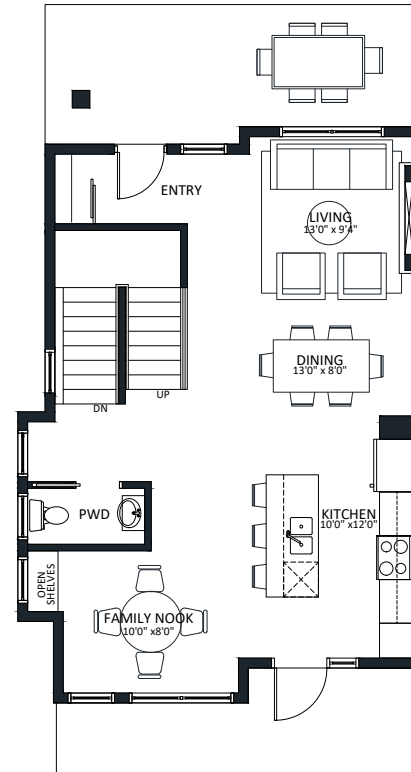

A4.1

3 BEDS

2.5 BATHS

1457 SQ. FT.

LEVEL 1 - 191 SQ. FT.

LEVEL 2 - 618 SQ. FT.

LEVEL 3 - 648 SQ. FT.

CARRINGTON
HOMES