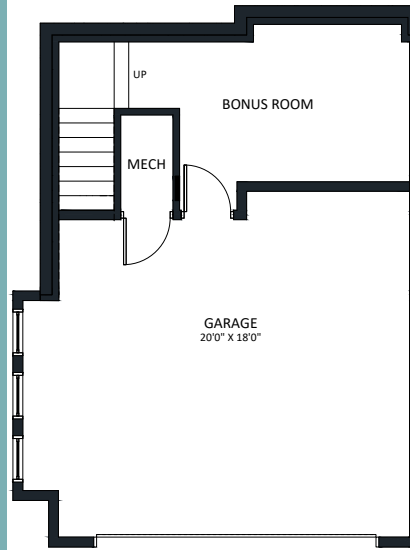

A4.1

3 BEDS

2.5 BATHS

1457 SQ. FT.

LEVEL 1 - 191 SQ. FT.

LEVEL 2 - 618 SQ. FT.

LEVEL 3 - 648 SQ. FT.

CARRINGTON
HOMES