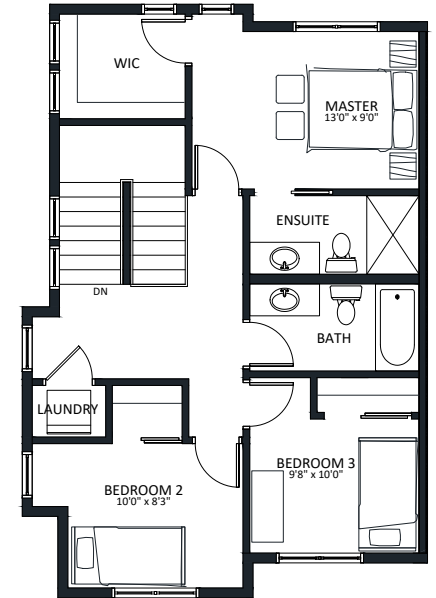

A4.1

3 BEDS

2.5 BATHS

1457 SQ. FT.

LEVEL 1 - 191 SQ. FT.

LEVEL 2 - 618 SQ. FT.

LEVEL 3 - 648 SQ. FT.

CARRINGTON
HOMES