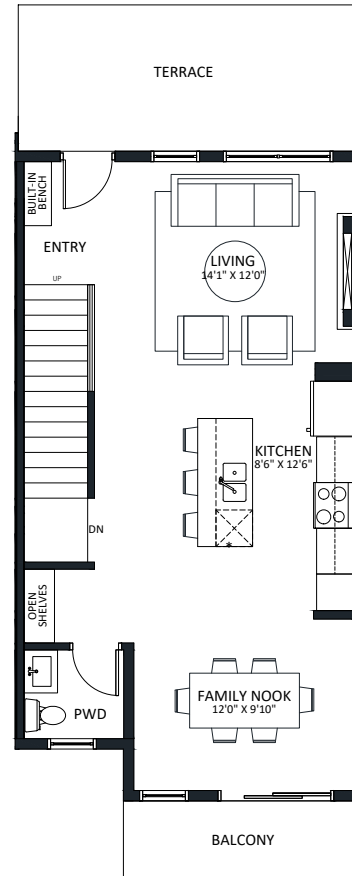

## B2

3 BEDS

2.5 BATHS

1486 SQ. FT.

LEVEL 1 - 267 SQ. FT.

LEVEL 2 - 588 SQ. FT.

LEVEL 3 - 631 SQ. FT.