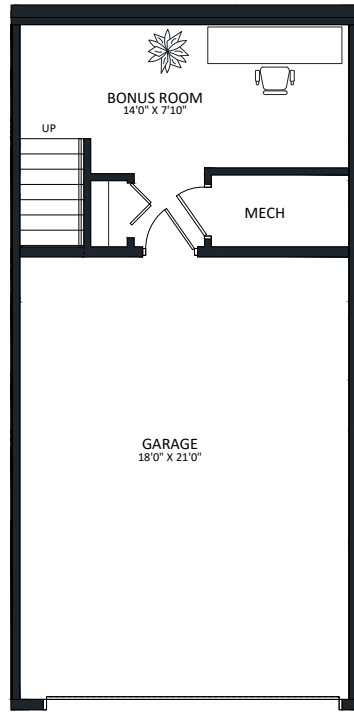

## B2

3 BEDS

2.5 BATHS

1486 SQ. FT.

LEVEL 1 - 267 SQ. FT.

LEVEL 2 - 588 SQ. FT.

LEVEL 3 - 631 SQ. FT.