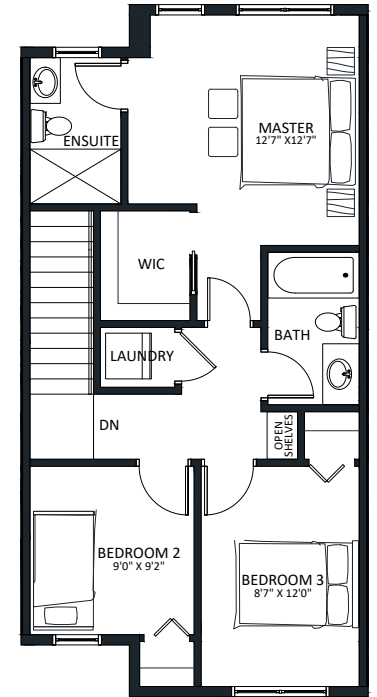

## B2

3 BEDS

2.5 BATHS

1486 SQ. FT.

LEVEL 1 - 267 SQ. FT.

LEVEL 2 - 588 SQ. FT.

LEVEL 3 - 631 SQ. FT.