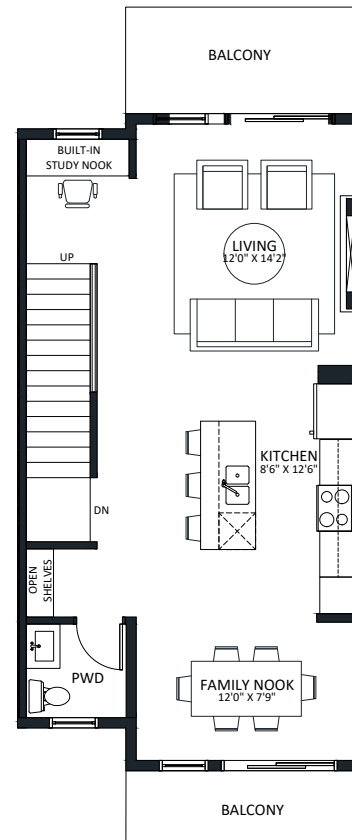

BLOCK 20

ON CLIFTON ROAD

C1

3 BEDS

2.5 BATHS

1463 SQ. FT.

LEVEL 1 - 270 SQ. FT.

LEVEL 2 - 593 SQ. FT.

LEVEL 3 - 600 SQ. FT.