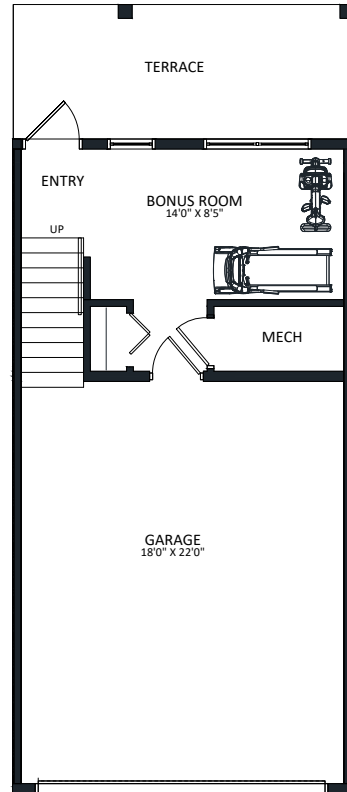

BLOCK 20

ON CLIFTON ROAD

C1

3 BEDS

2.5 BATHS

1463 SQ. FT.

LEVEL 1 - 270 SQ. FT.

LEVEL 2 - 593 SQ. FT.

LEVEL 3 - 600 SQ. FT.