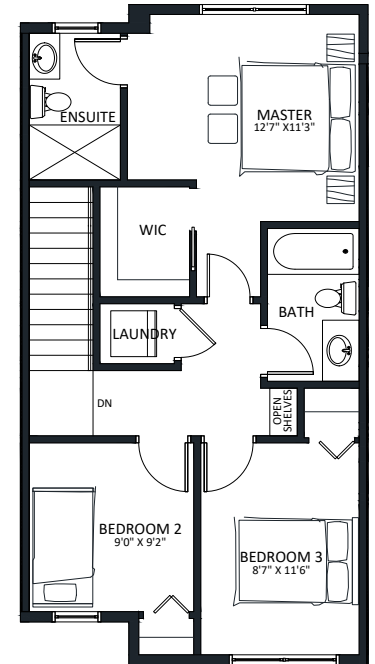

BLOCK 20

ON CLIFTON ROAD

C1

3 BEDS

2.5 BATHS

1463 SQ. FT.

LEVEL 1 - 270 SQ. FT.

LEVEL 2 - 593 SQ. FT.

LEVEL 3 - 600 SQ. FT.