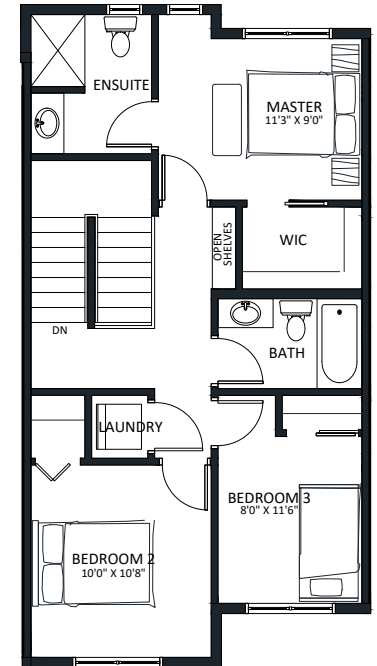

C2

3 BEDS

2.5 BATHS

1464 SQ. FT.

LEVEL 1 - 248 SQ. FT.

LEVEL 2 - 609 SQ. FT.

LEVEL 3 - 607 SQ. FT.

CARRINGTON
HOMES