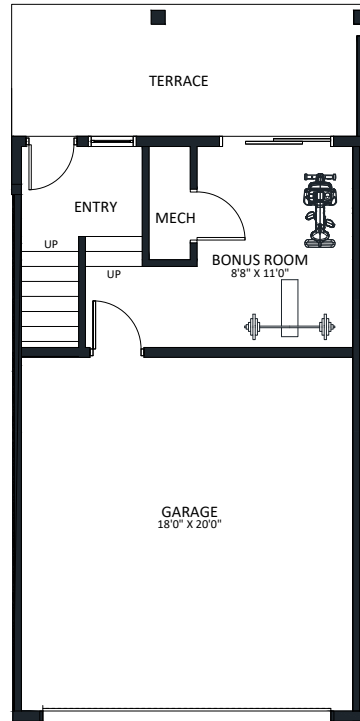

C2

3 BEDS

2.5 BATHS

1464 SQ. FT.

LEVEL 1 - 248 SQ. FT.

LEVEL 2 - 609 SQ. FT.

LEVEL 3 - 607 SQ. FT.

CARRINGTON
HOMES