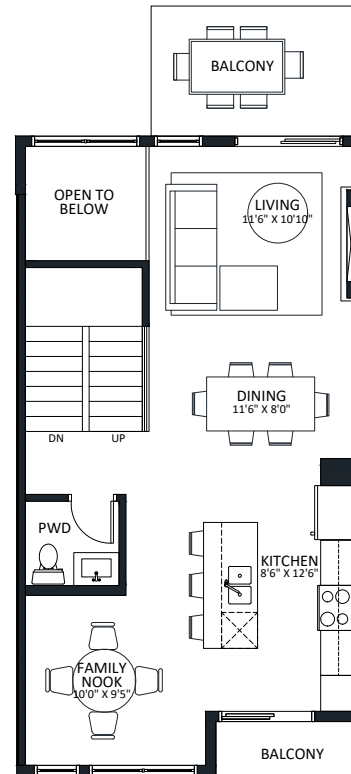

C2

3 BEDS

2.5 BATHS

1464 SQ. FT.

LEVEL 1 - 248 SQ. FT.

LEVEL 2 - 609 SQ. FT.

LEVEL 3 - 607 SQ. FT.

CARRINGTON
HOMES