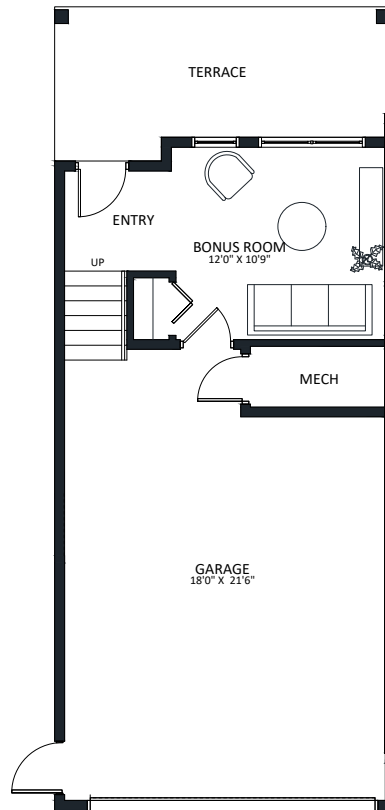

BLOCK 20

ON CLIFTON ROAD

C3

3 BEDS

2.5 BATHS

1453 SQ. FT.

LEVEL 1 - 264 SQ. FT.

LEVEL 2 - 578 SQ. FT.

LEVEL 3 - 611 SQ. FT.