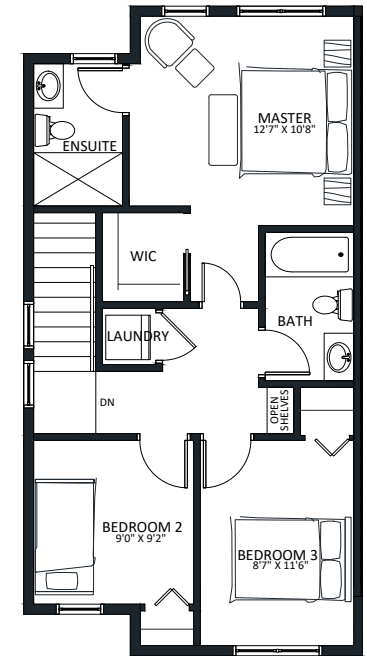

BLOCK 20

ON CLIFTON ROAD

C3

3 BEDS

2.5 BATHS

1453 SQ. FT.

LEVEL 1 - 264 SQ. FT.

LEVEL 2 - 578 SQ. FT.

LEVEL 3 - 611 SQ. FT.