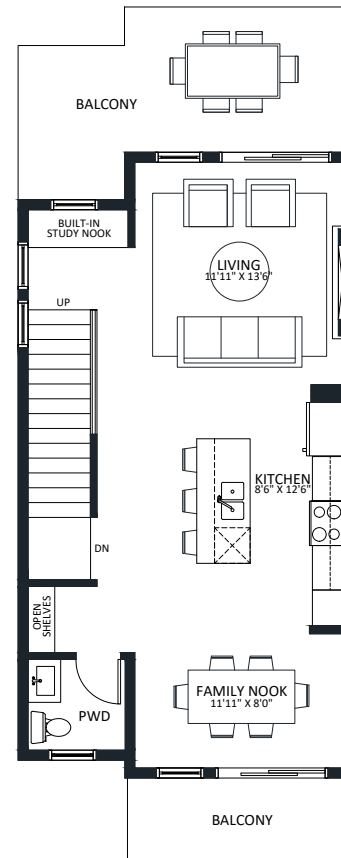

BLOCK 20

ON CLIFTON ROAD

C3

3 BEDS

2.5 BATHS

1453 SQ. FT.

LEVEL 1 - 264 SQ. FT.

LEVEL 2 - 578 SQ. FT.

LEVEL 3 - 611 SQ. FT.