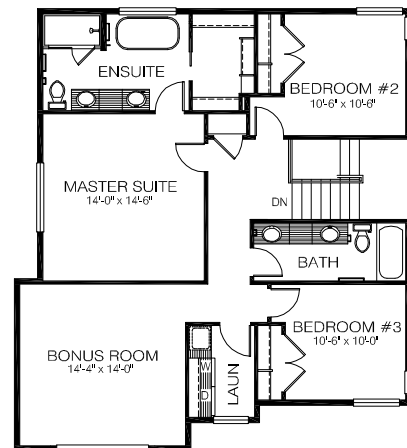

THE DEKA

TYPE OWNERS HOME

SQUARE FOOTAGE 2439

BEDROOMS 4

BATHROOMS 2.5

TYPE INCOME SUITE

SQUARE FOOTAGE 795

BEDROOMS 1

BATHROOM 1

OPTIONS

LIVEATCARRINGTON.CA

MAIN FLOOR 1012 SQ FT

SECOND FLOOR 1222 SQ FT

OPEN TO BELOW OPTION

THE DEKA

DOUBLE MASTER BEDROOM OPTION

OPTIONAL INCOME SUITE 1000 SQ. FT.

EXTERIOR OPTIONS

LIVEATCARRINGTON.CA