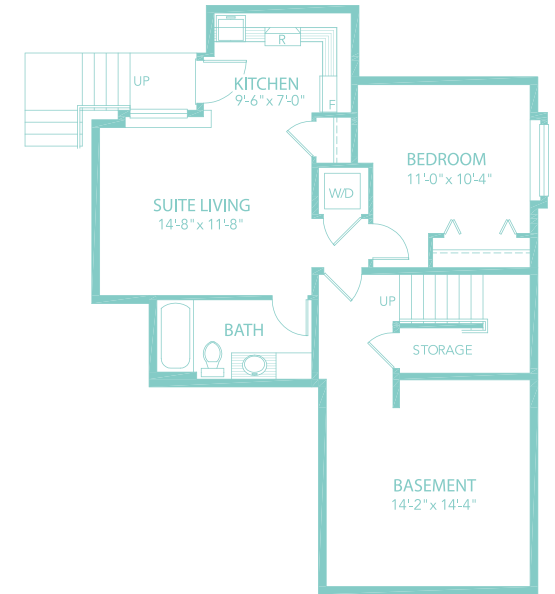

THE DEKA

TYPE OWNERS HOME

SQUARE FOOTAGE 2439

BEDROOMS 4

BATHROOMS 2.5

TYPE INCOME SUITE

SQUARE FOOTAGE 795

BEDROOMS 1

BATHROOM 1

OPTIONS

LIVEATCARRINGTON.CA

MAIN FLOOR 1012 SQ FT

SECOND FLOOR 1222 SQ FT

OPEN TO BELOW OPTION

THE DEKA

DOUBLE MASTER BEDROOM OPTION

OPTIONAL INCOME SUITE 1000 SQ. FT.

EXTERIOR OPTIONS

LIVEATCARRINGTON.CA