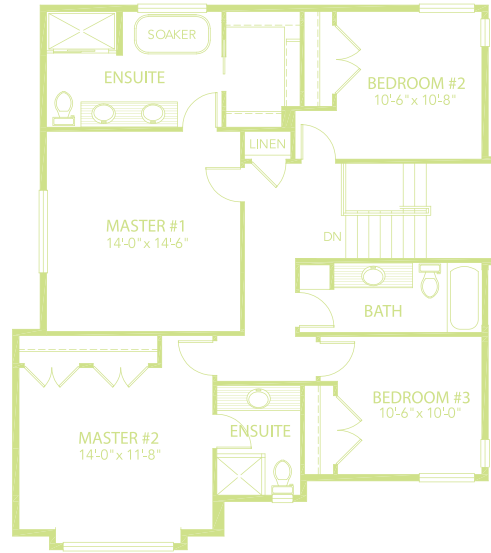

THE DEKA

TYPE OWNERS HOME

SQUARE FOOTAGE 2439

BEDROOMS 4

BATHROOMS 2.5

TYPE INCOME SUITE

SQUARE FOOTAGE 795

BEDROOMS 1

BATHROOM 1

OPTIONS

LIVEATCARRINGTON.CA

MAIN FLOOR 1012 SQ FT

SECOND FLOOR 1222 SQ FT

OPEN TO BELOW OPTION

THE DEKA

DOUBLE MASTER BEDROOM OPTION

OPTIONAL INCOME SUITE 1000 SQ. FT.

EXTERIOR OPTIONS

LIVEATCARRINGTON.CA