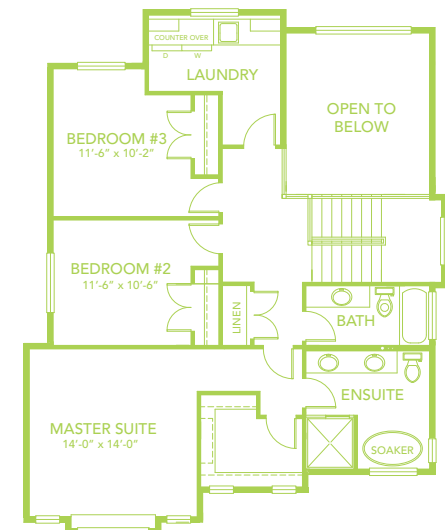

THE DEKA

TYPE OWNERS HOME

SQUARE FOOTAGE 2439

BEDROOMS 4

BATHROOMS 2.5

TYPE INCOME SUITE

SQUARE FOOTAGE 795

BEDROOMS 1

BATHROOM 1

OPTIONS

LIVEATCARRINGTON.CA

MAIN FLOOR 1012 SQ FT

SECOND FLOOR 1222 SQ FT

OPEN TO BELOW OPTION

THE DEKA

DOUBLE MASTER BEDROOM OPTION

OPTIONAL INCOME SUITE 1000 SQ. FT.

EXTERIOR OPTIONS

LIVEATCARRINGTON.CA