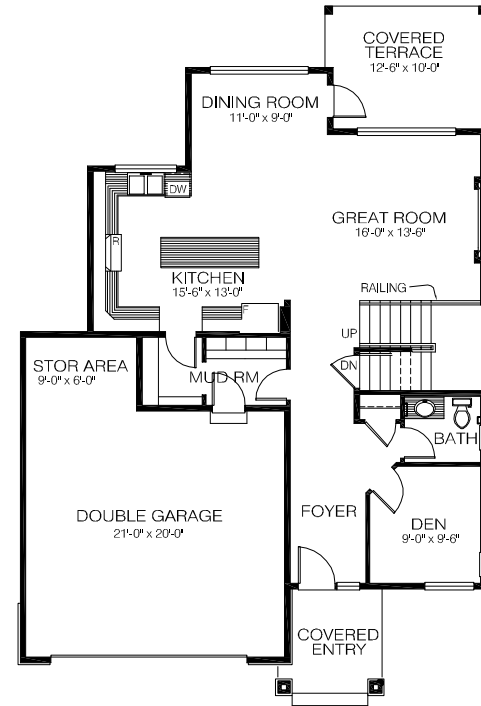

THE DEKA

TYPE OWNERS HOME

SQUARE FOOTAGE 2439

BEDROOMS 4

BATHROOMS 2.5

TYPE INCOME SUITE

SQUARE FOOTAGE 795

BEDROOMS 1

BATHROOM 1

OPTIONS

LIVEATCARRINGTON.CA

MAIN FLOOR 1012 SQ FT

SECOND FLOOR 1222 SQ FT

OPEN TO BELOW OPTION

THE DEKA

DOUBLE MASTER BEDROOM OPTION

OPTIONAL INCOME SUITE 1000 SQ. FT.

EXTERIOR OPTIONS

LIVEATCARRINGTON.CA