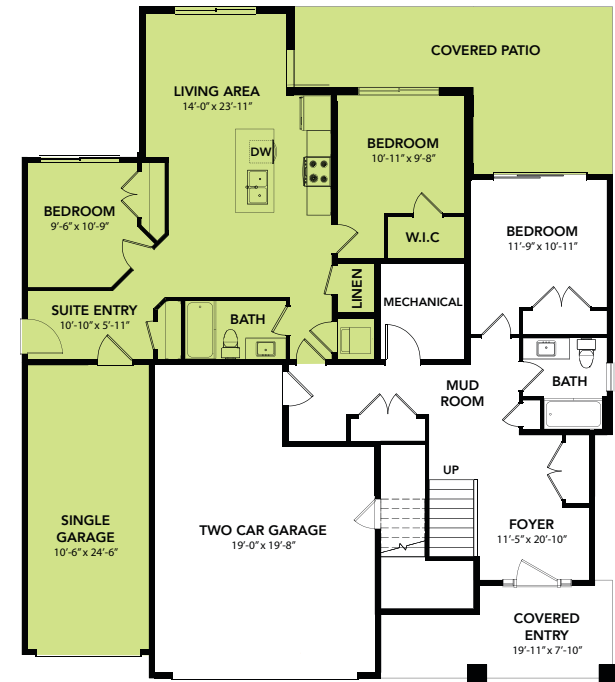

THE EMERALD

TYPE OWNERS HOME

SQUARE FOOTAGE 2689

BEDROOMS 4

BATHROOMS 3

TYPE INCOME SUITE

SQUARE FOOTAGE 890

BEDROOMS 2

BATHROOM 1

LIVEATCARRINGTON.CA

MAIN FLOOR 575 SQ FT

SECOND FLOOR 2114 SQ FT