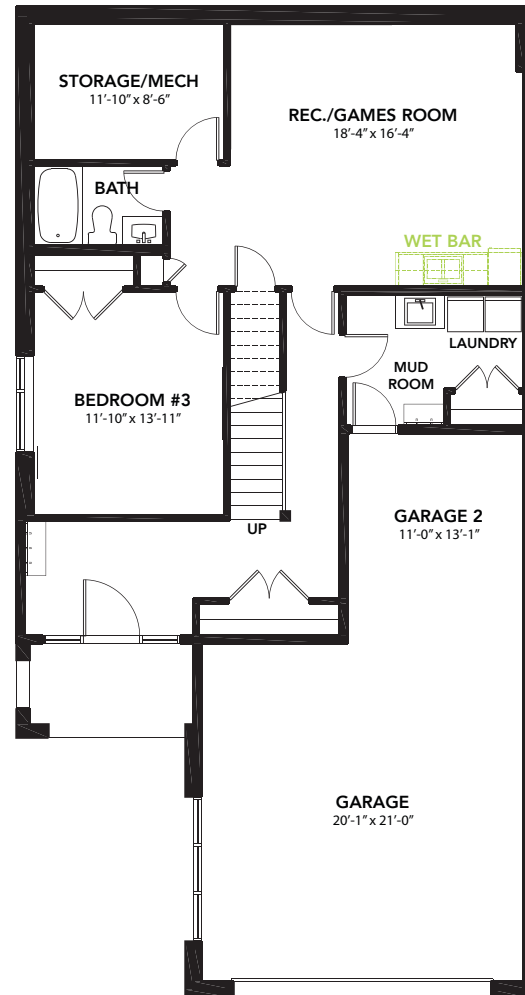

THE EMMA

TYPE BUNGALOW

SQUARE FOOTAGE 2304

BEDROOMS 3

BATHROOMS 3

MAIN FLOOR 897 SQ. FT

SECOND FLOOR 1058 SQ. FT