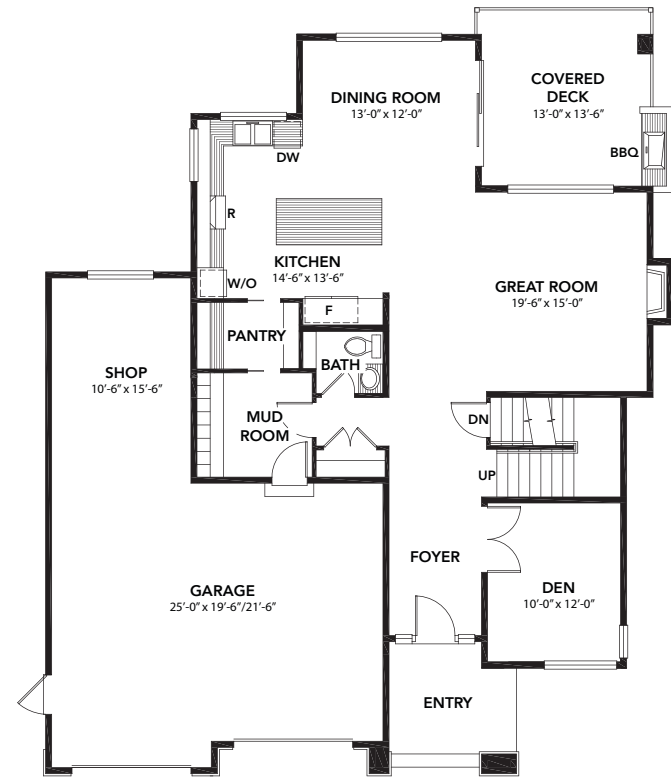

THE HARRISON

TYPE OWNERS HOME

SQUARE FOOTAGE 3594

BEDROOMS 4

BATHROOMS 4

LIVEATCARRINGTON.CA

MAIN FLOOR 1223 SQ FT

SECOND FLOOR 1148 SQ FT

THE HARRISON

TYPE OWNERS HOME

SQUARE FOOTAGE 3594

BEDROOMS 4

BATHROOMS 4

LIVEATCARRINGTON.CA

© 2020 Carrington Homes LTD. We reserve the right to make changes and modifications to the floor plans, elevations, material specification and features without notice. Dimensions may vary from actual blueprints. E & O.E.

BASEMENT 1223 SQ FT