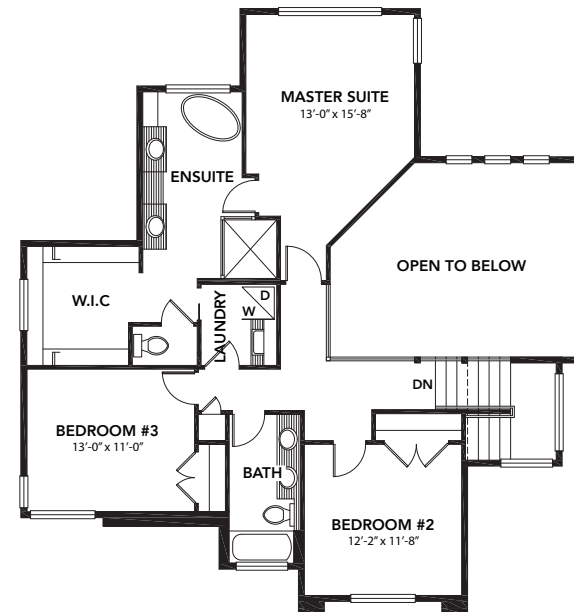

THE HARRISON

TYPE OWNERS HOME

SQUARE FOOTAGE 3594

BEDROOMS 4

BATHROOMS 4

LIVEATCARRINGTON.CA

MAIN FLOOR 1223 SQ FT

SECOND FLOOR 1148 SQ FT

THE HARRISON

TYPE OWNERS HOME

SQUARE FOOTAGE 3594

BEDROOMS 4

BATHROOMS 4

LIVEATCARRINGTON.CA

© 2020 Carrington Homes LTD. We reserve the right to make changes and modifications to the floor plans, elevations, material specification and features without notice. Dimensions may vary from actual blueprints. E & O.E.

BASEMENT 1223 SQ FT