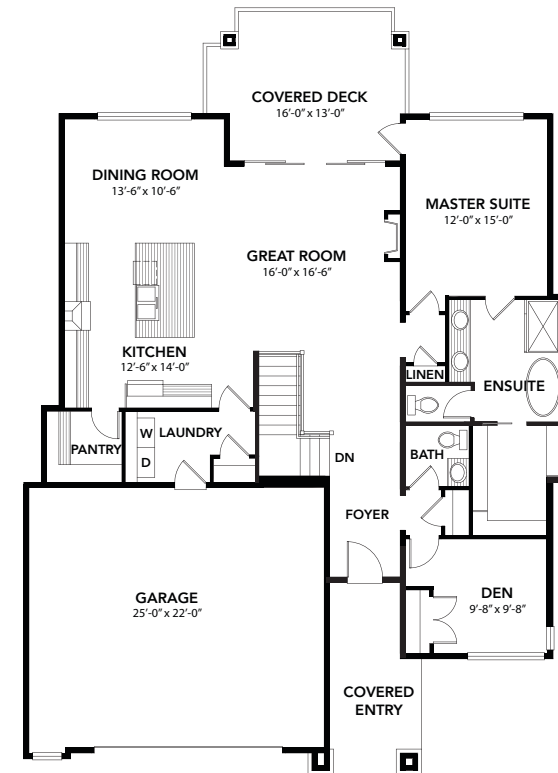

THE JUNIPER

TYPE OWNERS HOME

SQUARE FOOTAGE 2387

BEDROOMS 3

BATHROOMS 2.5

TYPE INCOME SUITE

SQUARE FOOTAGE 682

BEDROOMS 1

BATHROOM 1

LIVEATCARRINGTON.CA

MAIN FLOOR 1547 SQ FT

WALKOUT BASEMENT OWNERS HOME 840 SQ FT
SUITE AREA 682 SQ FT