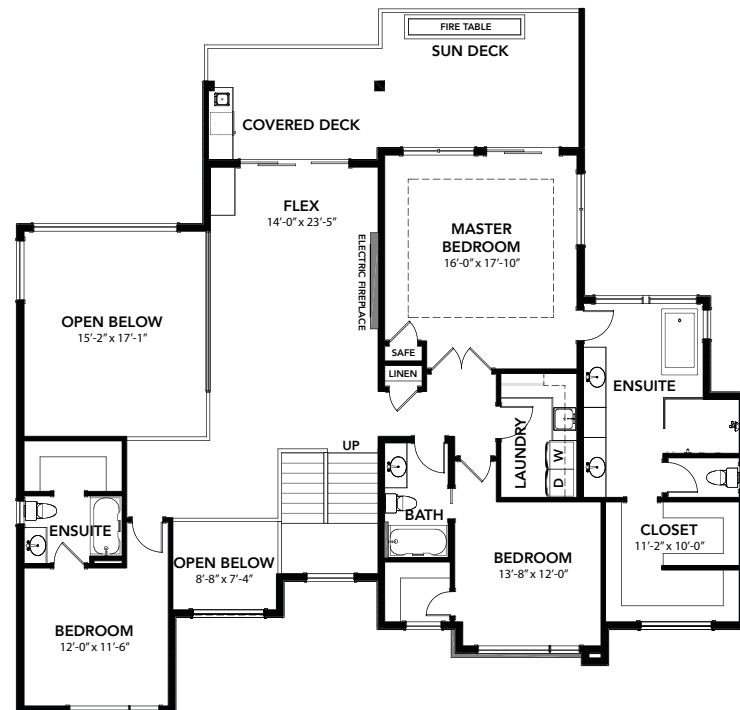

THE SUMMIT

TYPE OWNERS HOME

SQUARE FOOTAGE 3822

BEDROOMS 5

BATHROOMS 5

LIVEATCARRINGTON.CA

© 2020 Carrington Homes LTD. We reserve the right to make changes and modifications to the floor plans, elevations, material specification and features without notice. Dimensions may vary from actual blueprints. E & O.E.

MAIN FLOOR 1969 SQ FT

BASEMENT 1853 SQ FT

THE SUMMIT

TYPE OWNERS HOME

SQUARE FOOTAGE 3822

BEDROOMS 5

BATHROOMS 3

TYPE INCOME SUITE

SQUARE FOOTAGE 906

BEDROOMS 2

BATHROOM 1

LIVEATCARRINGTON.CA

BASEMENT 796 SQ FT

BASEMENT 906 SQ FT