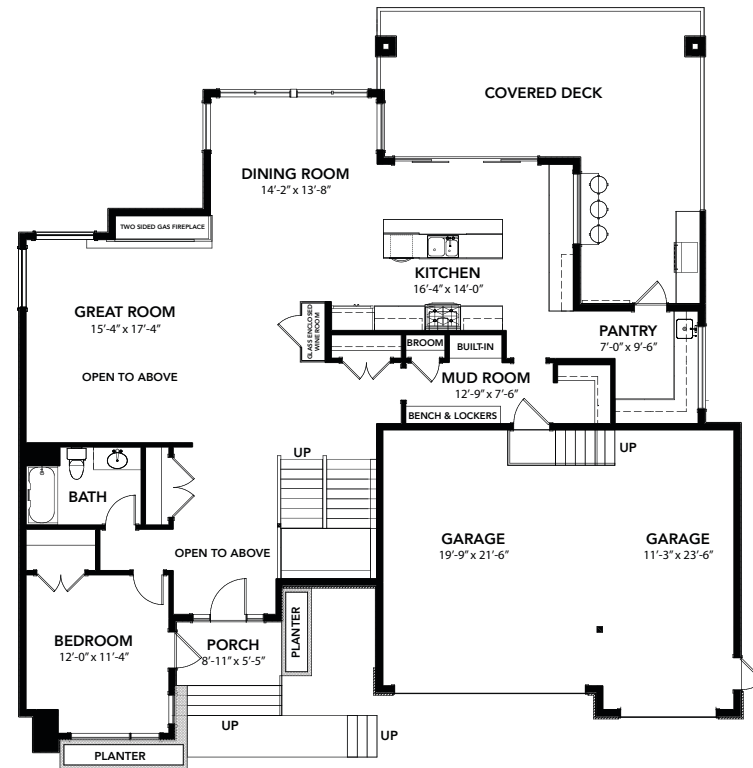

THE SUMMIT

TYPE OWNERS HOME

SQUARE FOOTAGE 3822

BEDROOMS 5

BATHROOMS 5

LIVEATCARRINGTON.CA

© 2020 Carrington Homes LTD. We reserve the right to make changes and modifications to the floor plans, elevations, material specification and features without notice. Dimensions may vary from actual blueprints. E & O.E.

MAIN FLOOR 1969 SQ FT

BASEMENT 1853 SQ FT

THE SUMMIT

TYPE OWNERS HOME

SQUARE FOOTAGE 3822

BEDROOMS 5

BATHROOMS 3

TYPE INCOME SUITE

SQUARE FOOTAGE 906

BEDROOMS 2

BATHROOM 1

LIVEATCARRINGTON.CA

BASEMENT 796 SQ FT

BASEMENT 906 SQ FT