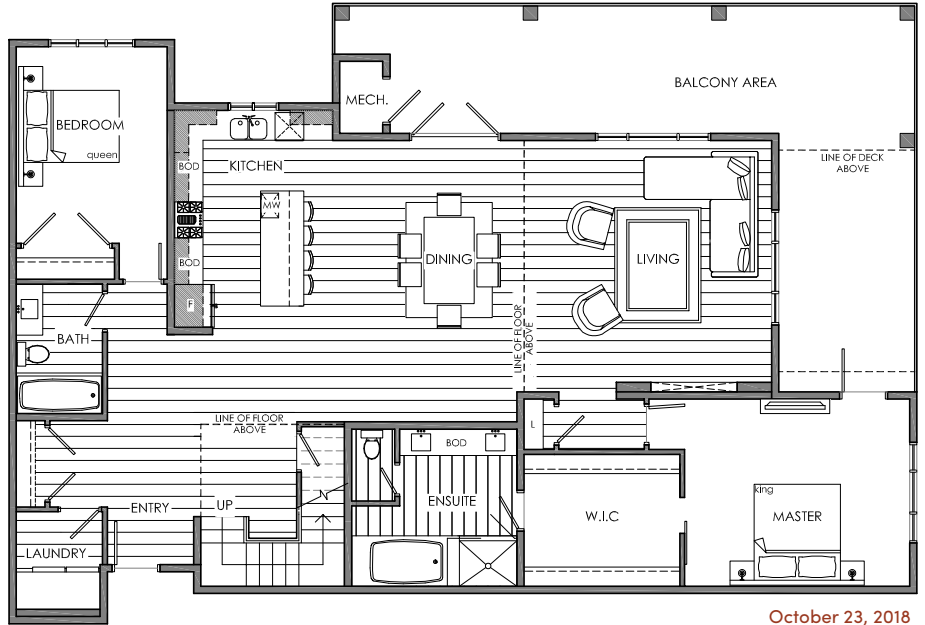

**ESSENCE**  
condos

October 23, 2018

**LOWER LEVEL | FIFTH FLOOR**

1947 ft<sup>2</sup>

Balcony: 520 ft<sup>2</sup>

October 23, 2018

**UPPER LEVEL | SIXTH FLOOR**

1134 ft<sup>2</sup>

Balcony 1: 375 ft<sup>2</sup> | Balcony 2: 355 ft<sup>2</sup>

The developer reserves the right to make changes and modifications to the floor plans, project design, material specification and features without notice. Suite sizes and dimensions are approximate and may vary from actual. E & O.E

**VISTA**  
2 STOREY CONDO  
3081 ft<sup>2</sup>

Balcony: 1250 ft<sup>2</sup>