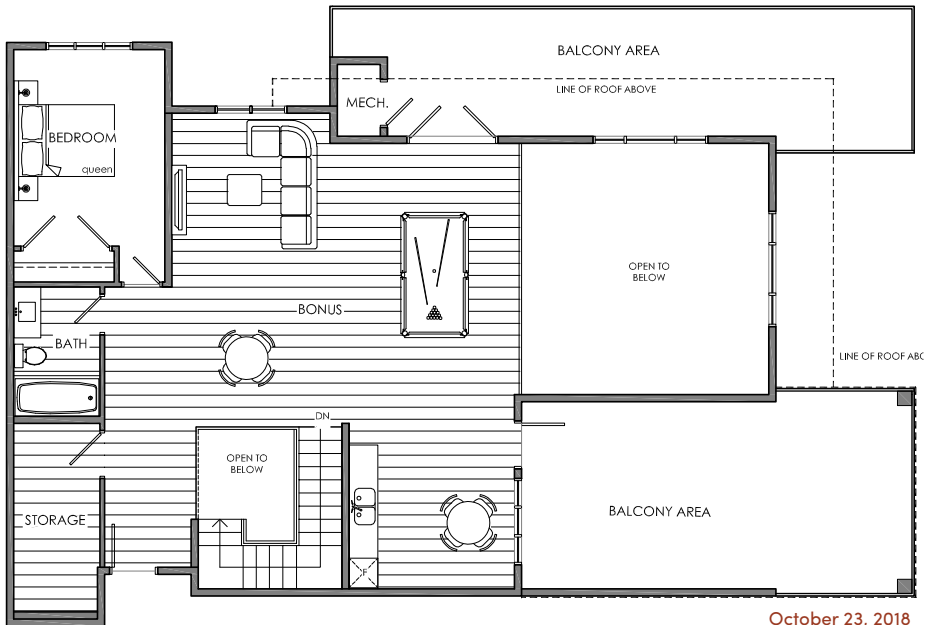

**ESSENCE**  
condos

October 23, 2018

**LOWER LEVEL | FIFTH FLOOR**

1947 ft<sup>2</sup>

Balcony: 520 ft<sup>2</sup>

October 23, 2018

**UPPER LEVEL | SIXTH FLOOR**

1134 ft<sup>2</sup>

Balcony 1: 375 ft<sup>2</sup> | Balcony 2: 355 ft<sup>2</sup>

The developer reserves the right to make changes and modifications to the floor plans, project design, material specification and features without notice. Suite sizes and dimensions are approximate and may vary from actual. E & O.E

**VISTA**  
2 STOREY CONDO  
3081 ft<sup>2</sup>

Balcony: 1250 ft<sup>2</sup>